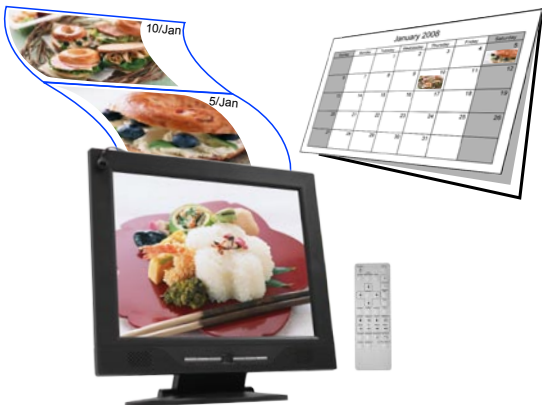

Features

- * Supports multiple file formats : Picture, Music and Video.
- * Supports CF, SD, MMC and MS (Pro) memory card.
- * Multi-Language OSD : English, French, German, Italian, Portuguese, Spanish, Netherlands, Japanese and Chinese.
- * External Volume, color and brightness adjustment control buttons.
- * Supports S-Video and Audio input to connect to DVD player or video game player.
- * Support Slide Show
 - » Supports SLIDE SHOW Function : With 14 kinds of transition effects.
 - » Supports SLIDE TIME (INTERVAL) Mode : Interval time with 1, 3, 5, 10, 30, 60 seconds.
 - » Supports MUSIC SLIDE Show : Music and pictures play at the same time.
- * Includes a full-function infrared remote control.
- * Supports ZOOM IN (ON) 4x & PAN, ROTATE, MIRROR, PREVIEW and REPEAT.

P170B-1 Standard

- * A Digital signage that plays media files on memory card

P170B-7 Schedule Function

- * Eyezone P170B-7 will auto play the designated file at the designated time, and power on/ off automatically at the designated time.